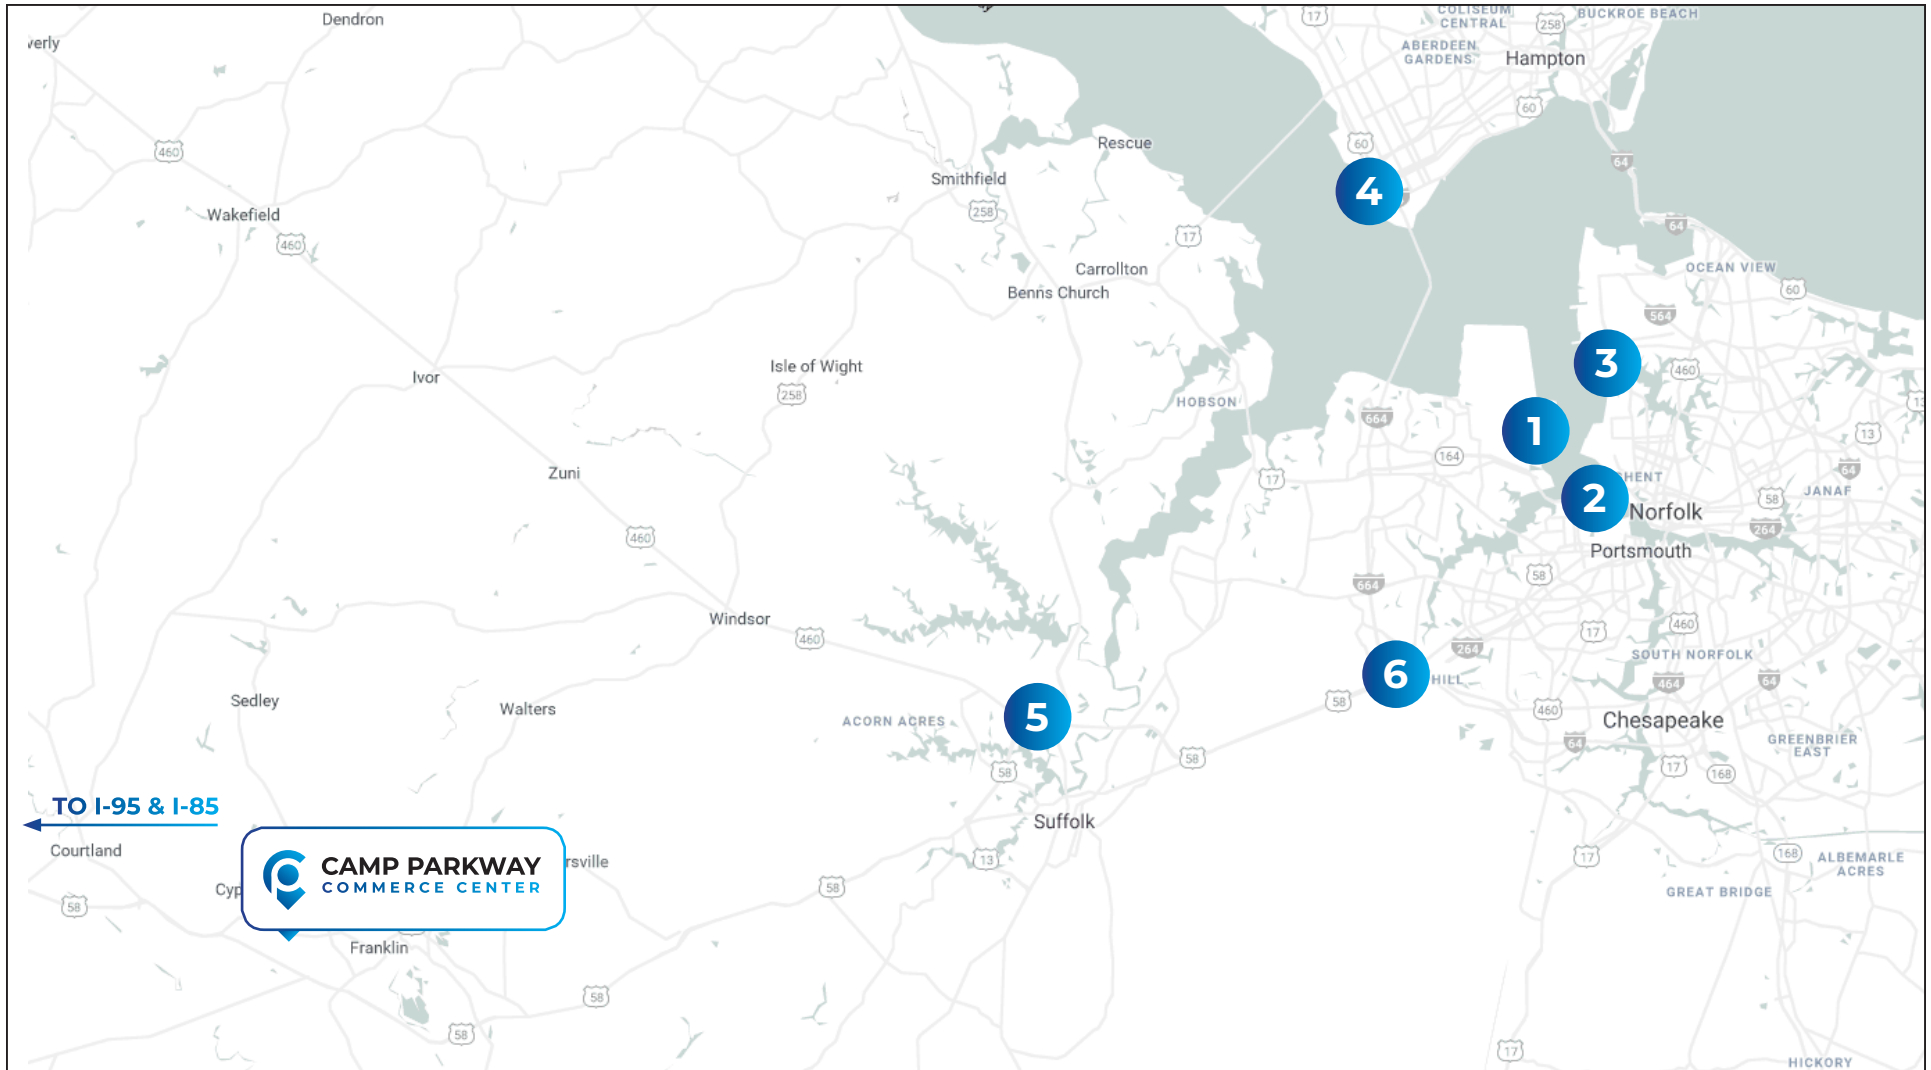

LOCAL DRIVING DISTANCES

PORT OF VIRGINIA TERMINALS

- 1** Virginia International Gateway (VIC) **49mi**
- 2** Portsmouth Marine Terminal (PMT) **52mi**
- 3** Norfolk International Terminals (NIT) **64mi**
- 4** Newport News Marine Terminal (NNMT) **54mi**

HIGHWAYS

- 1** I-95 via Route 58 (Emporia) **33mi**
- 2** I-85 via Route 58 (South Hill) **69mi**
- 5** Route 460 **30mi**
- 6** I-64/I-664 via Route 58 **41mi**